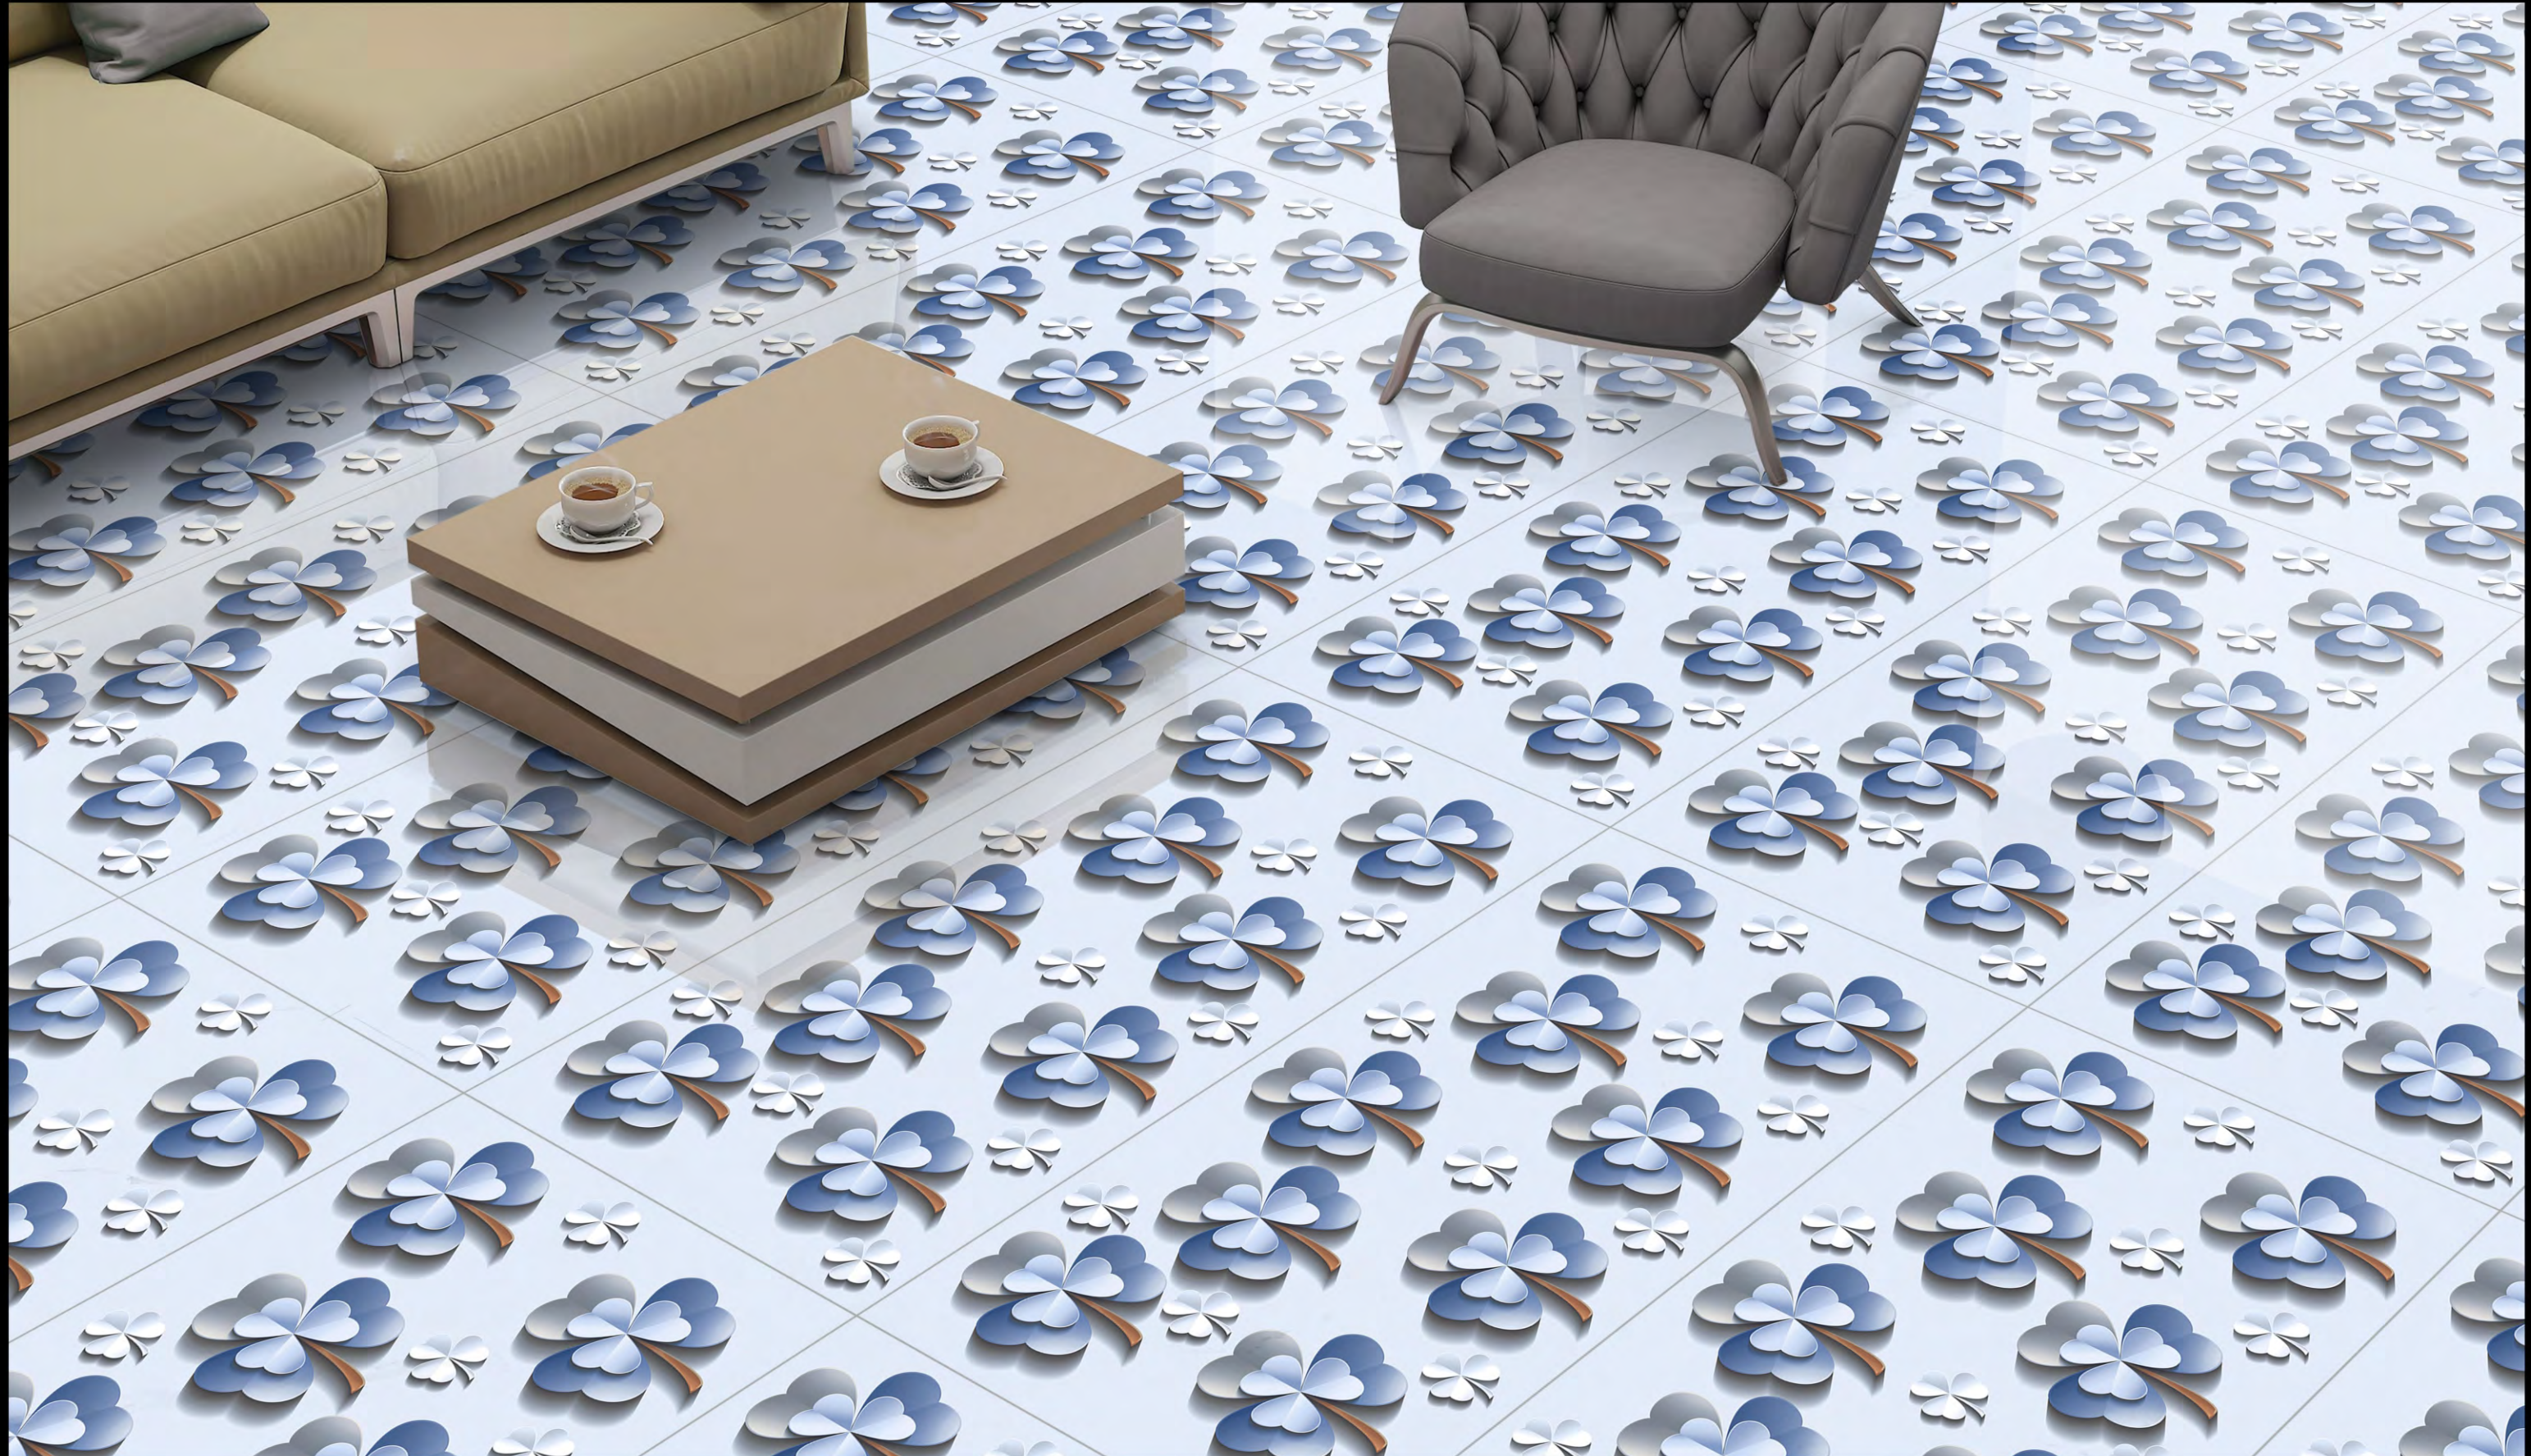

Size - 600x1200mm

Available Finish - **Glossy**

Random - 1 faces

BACK TO
INDEX

RIO
GRANITO

3D-101
600x1200mm | Glossy Finish

RIO
GRANITO

fusion
COLLECTION